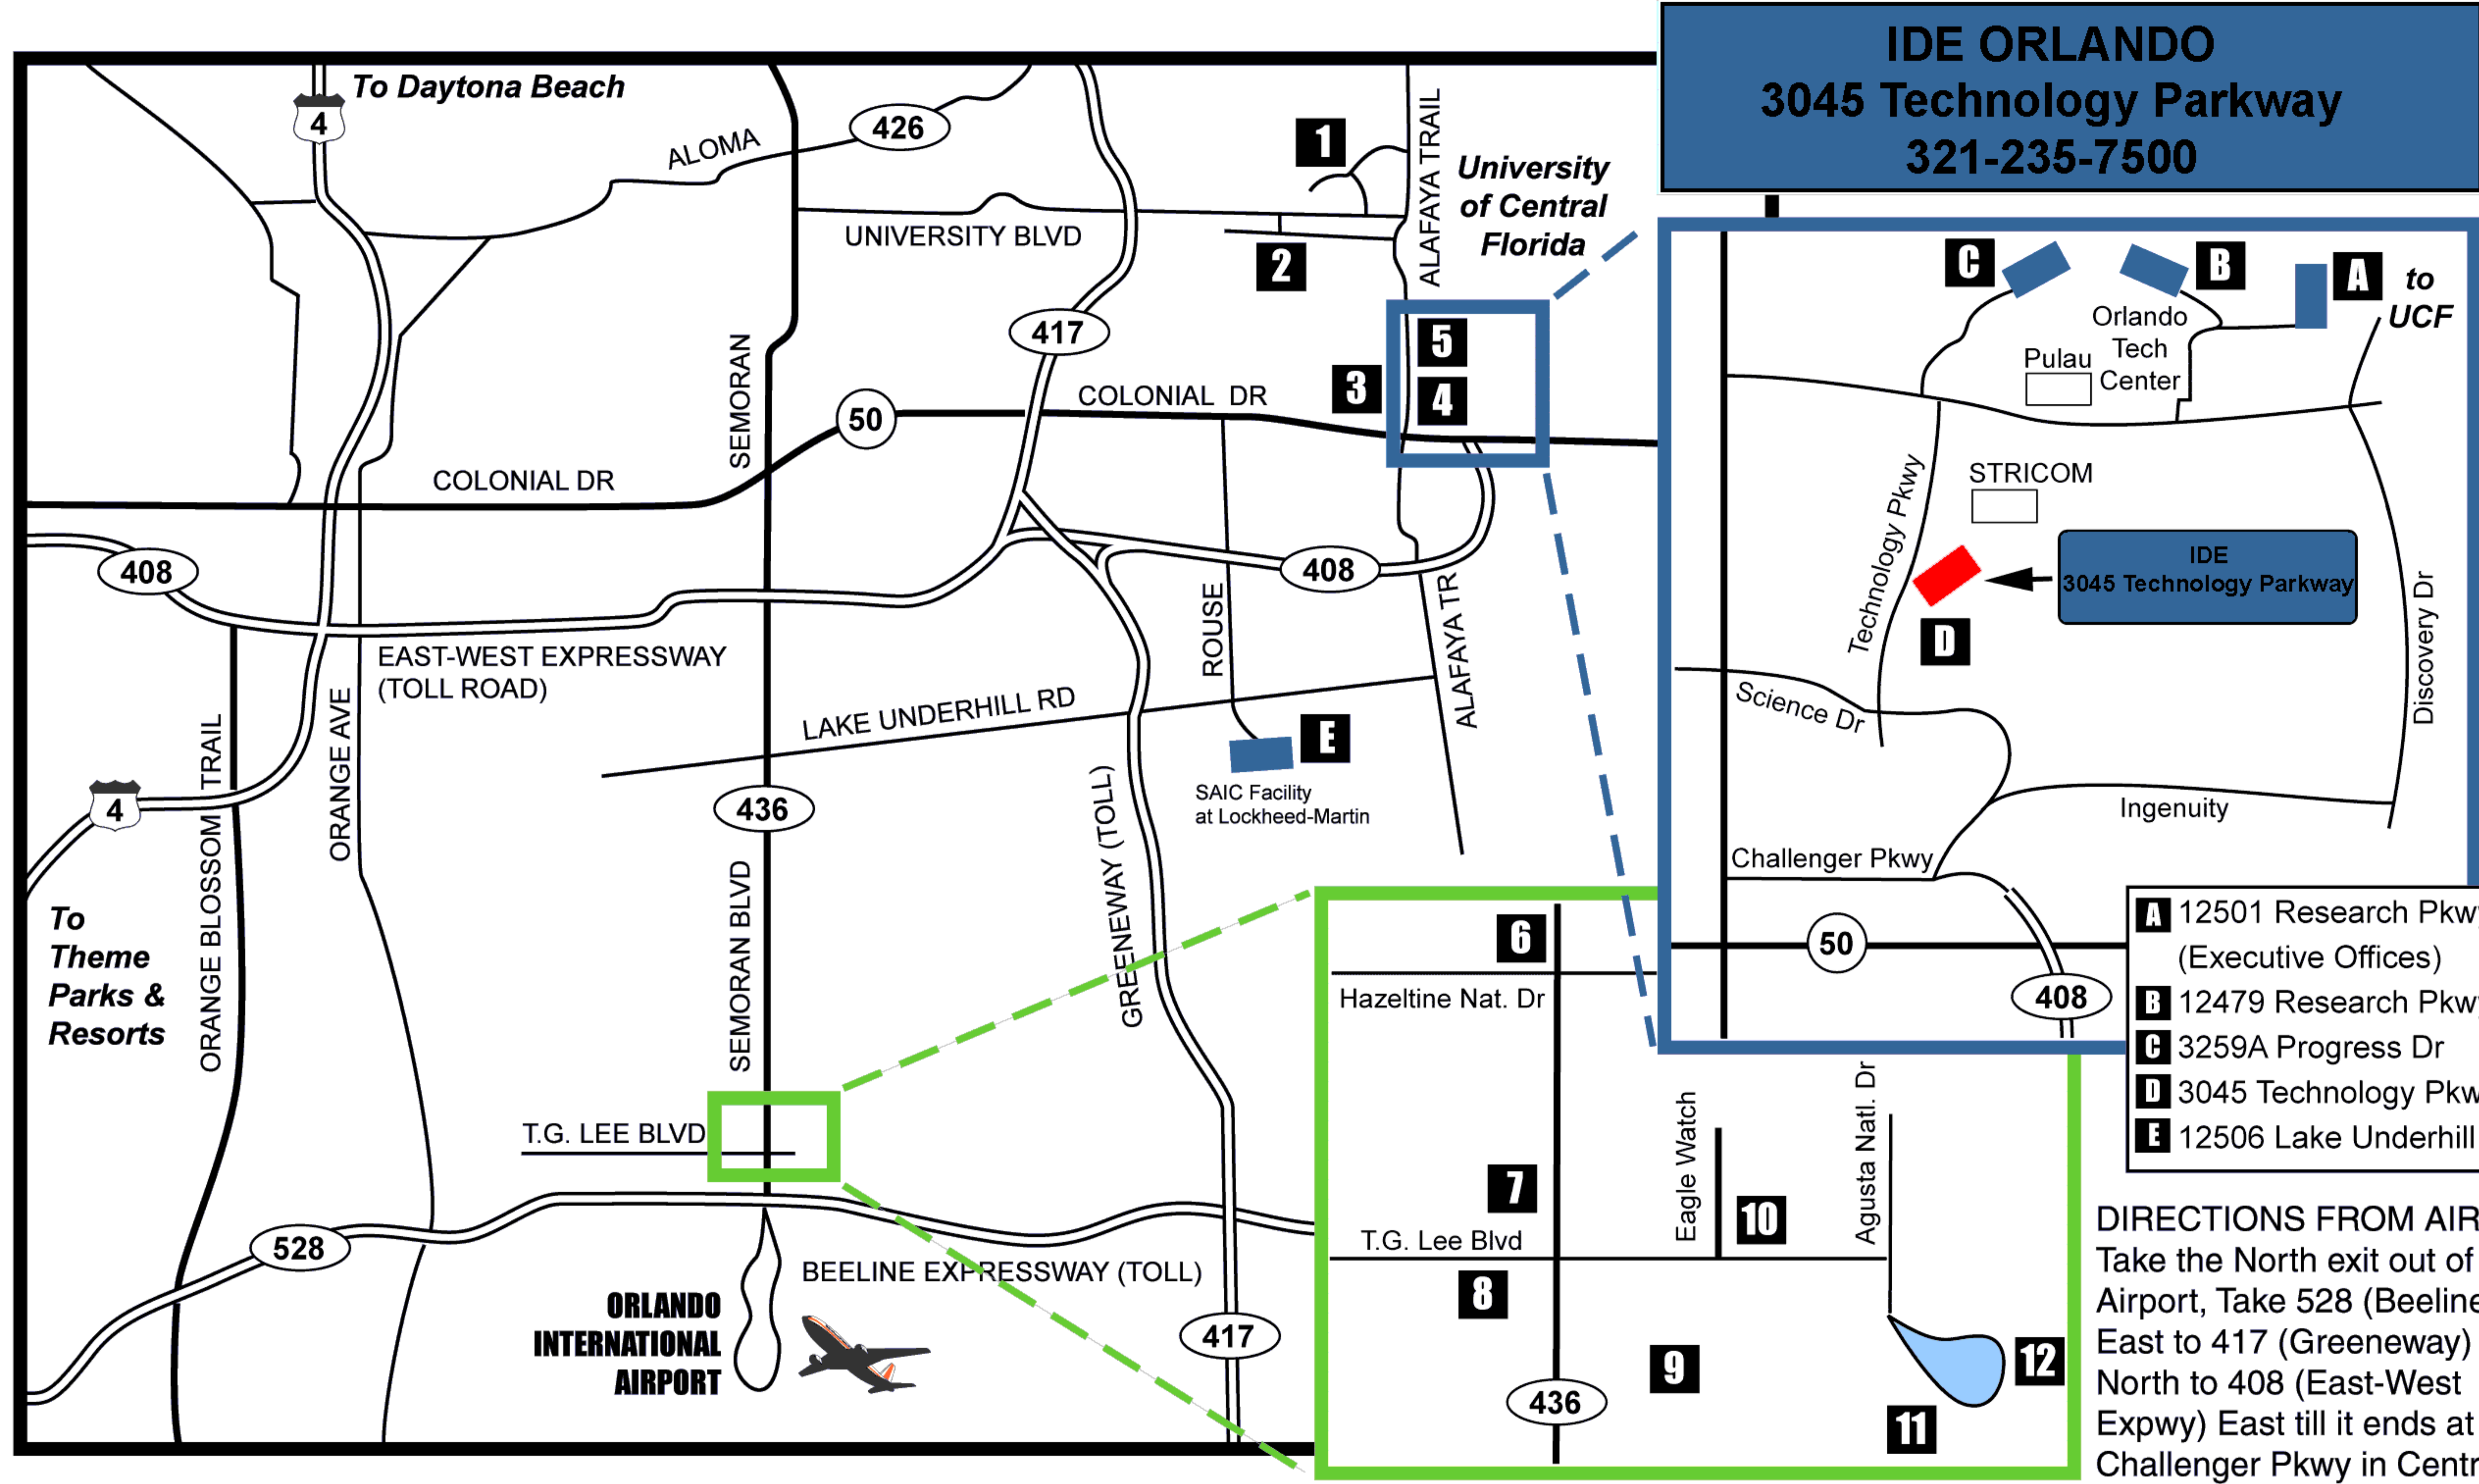

IDE ORLANDO
3045 Technology Parkway
321-235-7500

- A** 12501 Research Pkwy (Executive Offices)
- B** 12479 Research Pkwy
- C** 3259A Progress Dr
- D** 3045 Technology Pkwy
- E** 12506 Lake Underhill Rd

DIRECTIONS FROM AIRPORT
 Take the North exit out of the Airport, Take 528 (Beeline) East to 417 (Greeneway) North to 408 (East-West Expwy) East till it ends at Challenger Pkwy in Central Florida Research Park